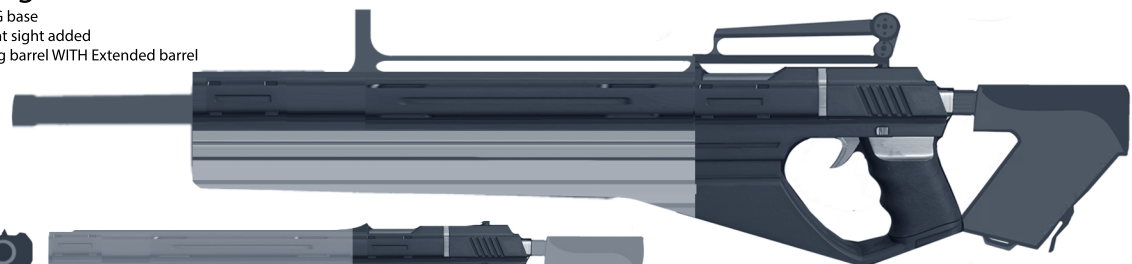

NOT iron sights! More like this sort of reflex sight view from the front.

SA80
M16 iron sights
↓

Long rifle

- SMG base
- Front sight added
- Long barrel WITH Extended barrel

Shotgun

- Long Rifle Base
- Removed front & rear sights
- Modified stock (no mag)
- Triple barrel for funsies

Short rifle

- SMG base
- small front sight added

SMG

SMG Supressed