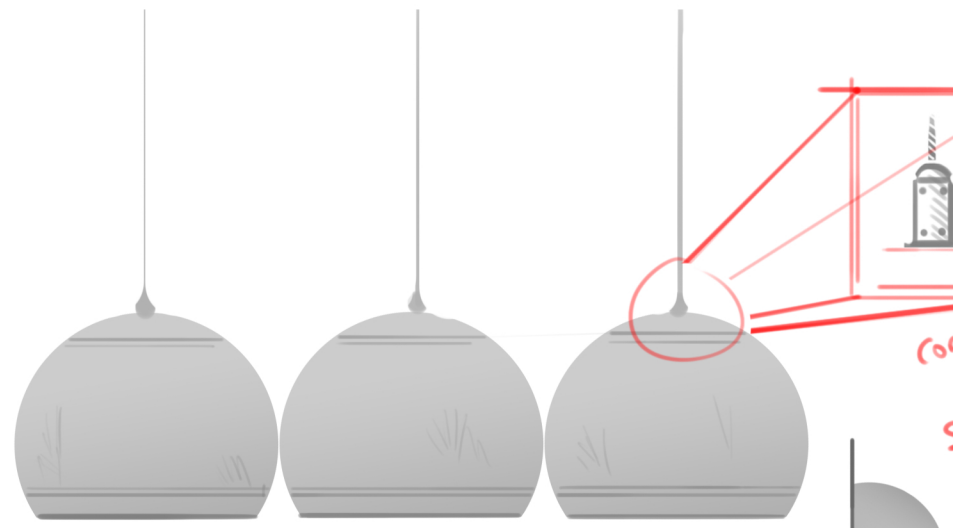

# ARTSY OFFICE CEILING/DESK LIGHTS

Material - shiny plastic.

BASIC SHAPES/  
BOLD COLOURS

Desk 'tree' light

NUKE LAMP

LAMP-O-TRON 3020

Unessecary screen (very Retro!)

connector + wire suspension.

WALL MOUNT.

bright prime colours (shiny plastic).

planets ↗