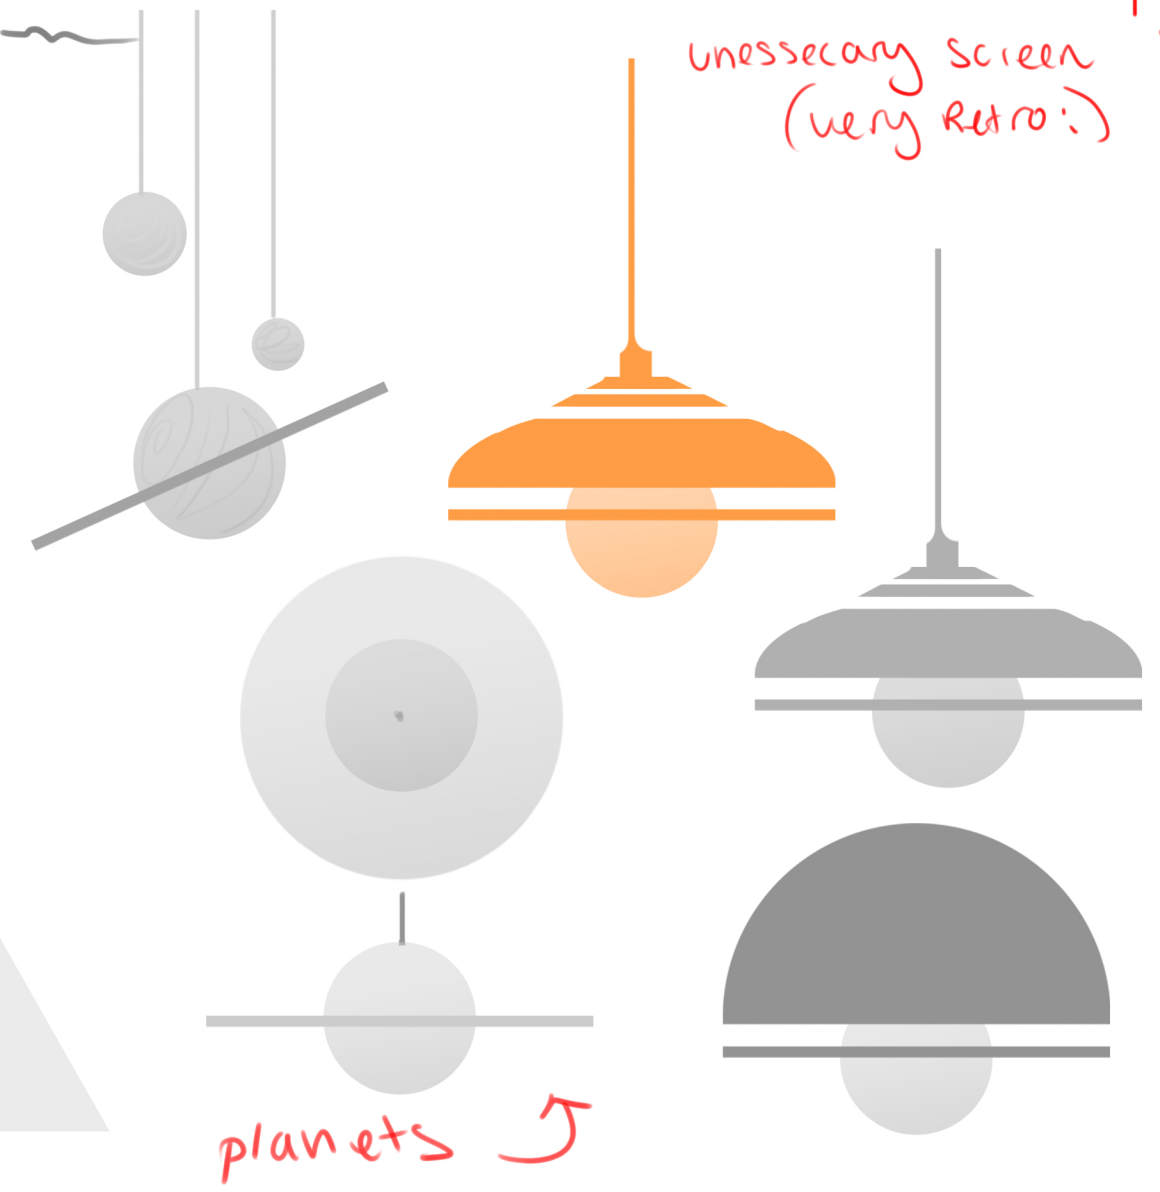

# ARTSY OFFICE CEILING/DESK LIGHTS

Material - shiny plastic.

BASIC SHAPES/  
BOLD COLOURS

Desk 'tree' light

NUKE LAMP

LAMP-O-TRON 3020

Unessecary screen (very Retro!)

connector + wire suspension.

WALL MOUNT.

bright prime colours (shiny plastic).

planets ↗