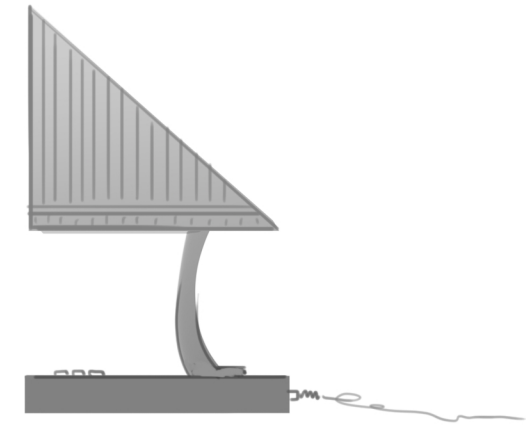

# ARTSY OFFICE CEILING/DESK LIGHTS

Material - shiny plastic.

BASIC SHAPES/  
BOLD COLOURS

Desk 'tree' light

NUKE LAMP

LAMP-O-TRON 3020

Unessecary screen (very Retro!)

connector + wire suspension.

WALL MOUNT.

bright prime colours (shiny plastic).

planets ↗