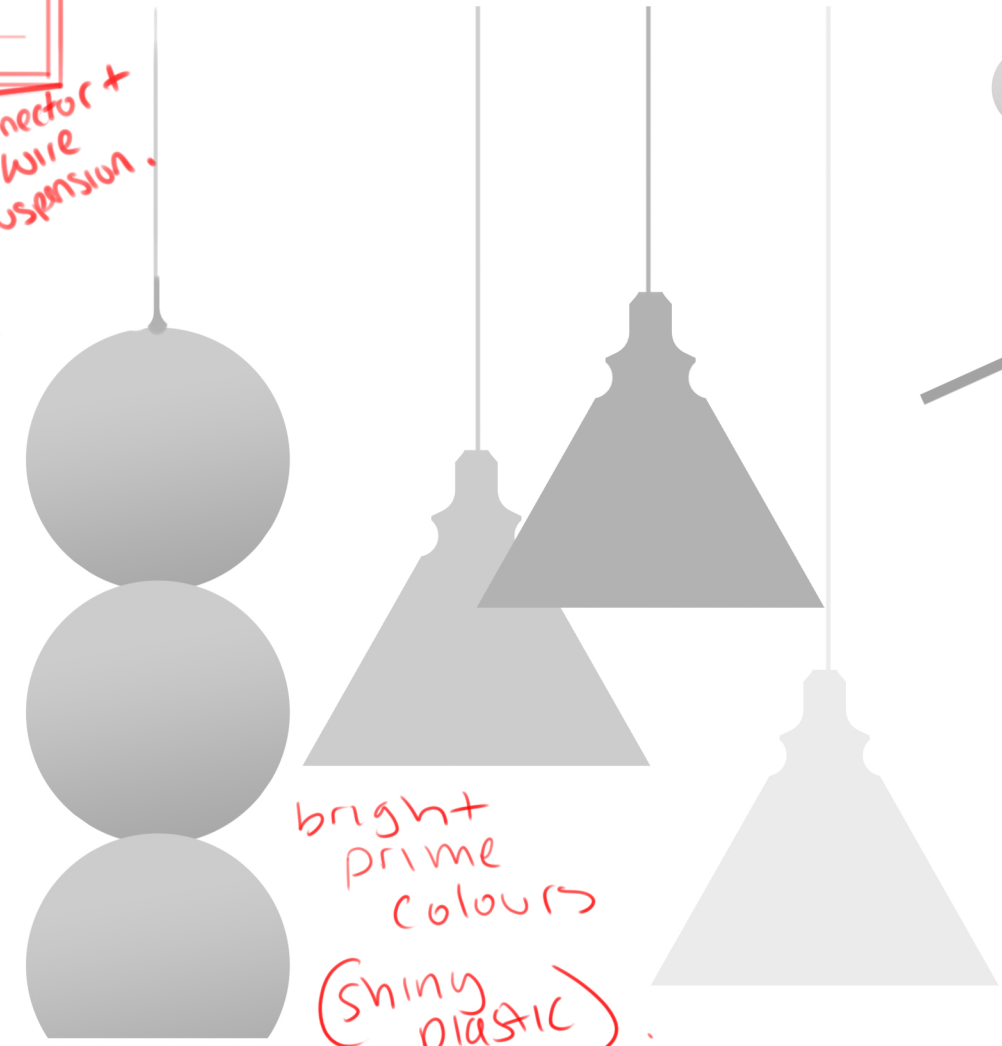

# ARTSY OFFICE CEILING/DESK LIGHTS

Material - shiny plastic.

BASIC SHAPES/  
BOLD COLOURS

Desk 'tree' light

NUKE LAMP

LAMP-O-TRON 3020

Unessecary screen (very Retro!)

connector + wire suspension.

WALL MOUNT.

bright prime colours (shiny plastic).

planets ↗