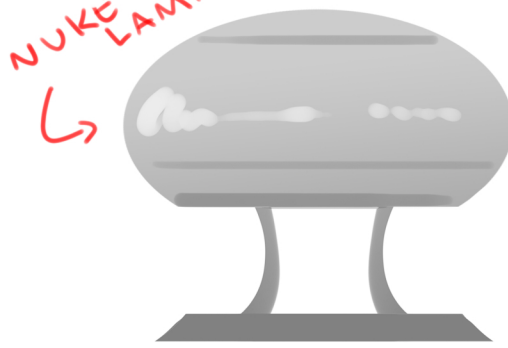

# ARTSY OFFICE CEILING/DESK LIGHTS

Material - shiny plastic.

BASIC SHAPES/  
BOLD COLOURS

Desk 'tree' light

NUKE LAMP

LAMP-O-TRON 3020

Unessecary screen (very Retro!)

connector + wire suspension.

WALL MOUNT.

bright prime colours (shiny plastic).

planets ↗