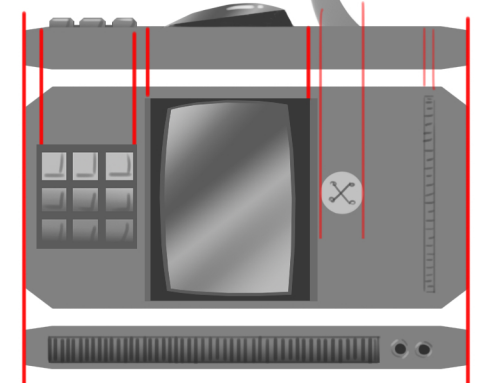

# ARTSY OFFICE CEILING/DESK LIGHTS

Material - shiny plastic.

BASIC SHAPES/  
BOLD COLOURS

Desk 'tree' light

NUKE LAMP

LAMP-O-TRON 3020

Unessecary screen (very Retro!)

connector + wire suspension.

WALL MOUNT.

bright prime colours (shiny plastic).

planets ↗